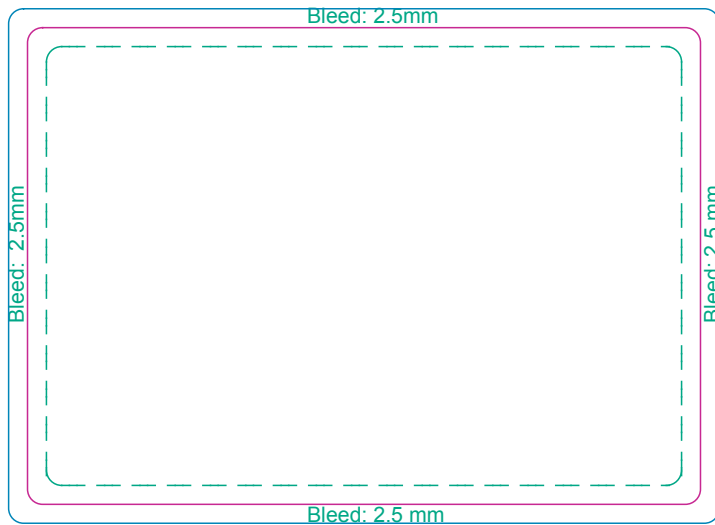

Card: 63 X 89mm

Corner Radius: 2mm